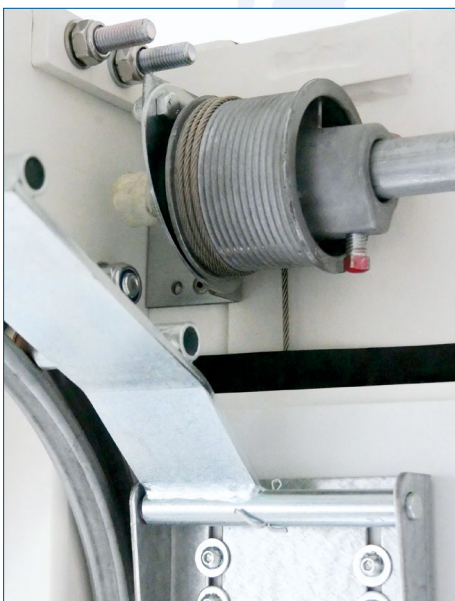

BR 13x-x

Roller Shutter DP 25 HR

Smooth-running roller shutter for high loads

- > high-quality aluminium roller shutter
- > powder-coated in box body colour
- > 1" rollers, changeable with shutter installed
- > DB approval acc. to DIN EN 283