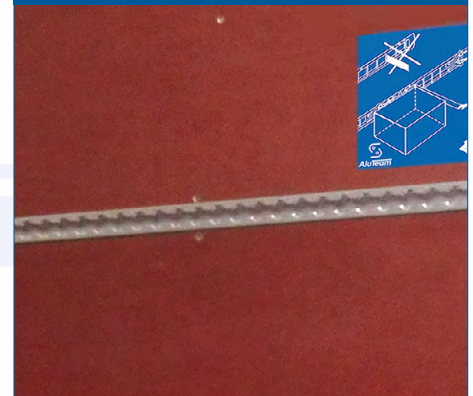

BR 14x-3

Cargo tracks

- > in several rows
- > Certificate for the structure according to DIN EN12642 XL possible

> airline tracks

embedded at BR 141-3 / 143-3

surface mounted at all BR 14x-3

> lashing rails

embedded at BR 141-3 / 143-3

surface mounted at all BR 14x-3

> snap-in tracks

embedded at BR 141-3 / 143-3

surface mounted at all BR 14x-3

AluTeam Fahrzeugtechnik GmbH
Brockhagener Straße 88, D-33649 Bielefeld
Tel. + 49 (0)521 - 41 73 11 - 0; Fax - 90
E-Mail: info@aluteam.de / www.aluteam.de