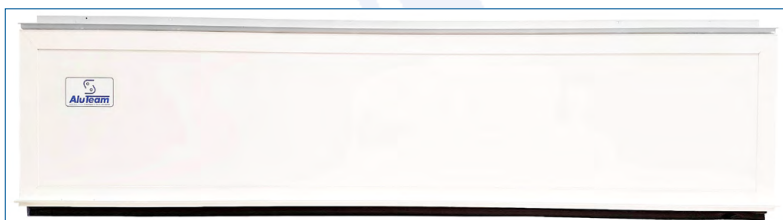

BR 14x-3

Flaps above tail lift / Customized Flaps

- > tail lift with pneumatic-springs
- > mounted tail lift seal
- > slide guard
- > mounted tail lift deflectors
- > in Plywood or FerroFoam® (depending on the sealing system)
- > customized flaps e.g. doors or full height with internal espagnolette lock