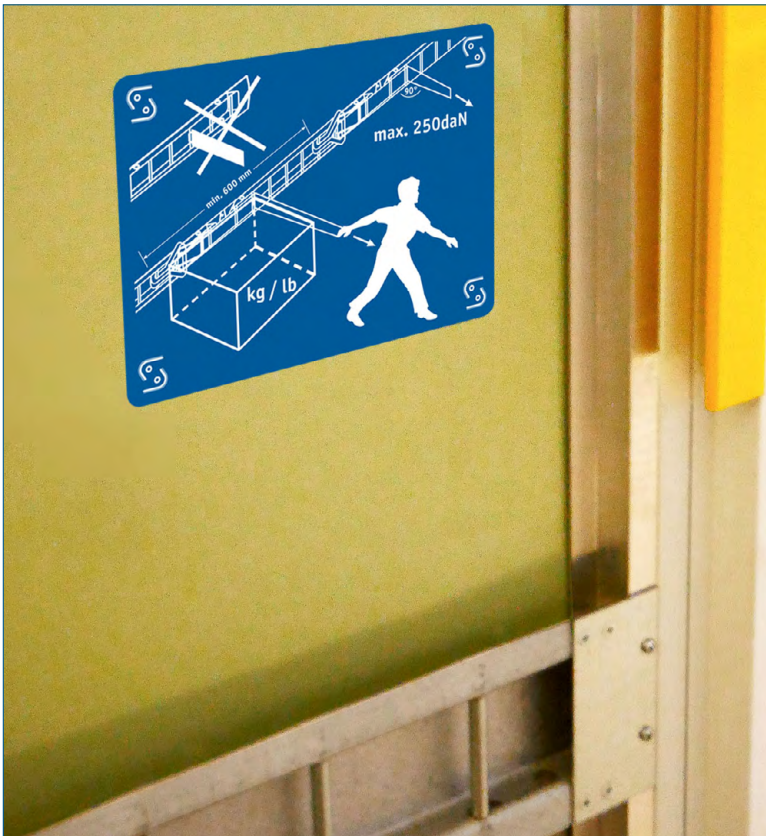

# BR 14x-3

## Entry handle inside MA 200152

**In a matter of minutes, the supplied handle is mounted by means of the self-drilling fixing screws.**

- > for the inside of the rear frame
- > for your safety
- > aluminium
- > supplied, incl. fixing screws (geometrically coated)