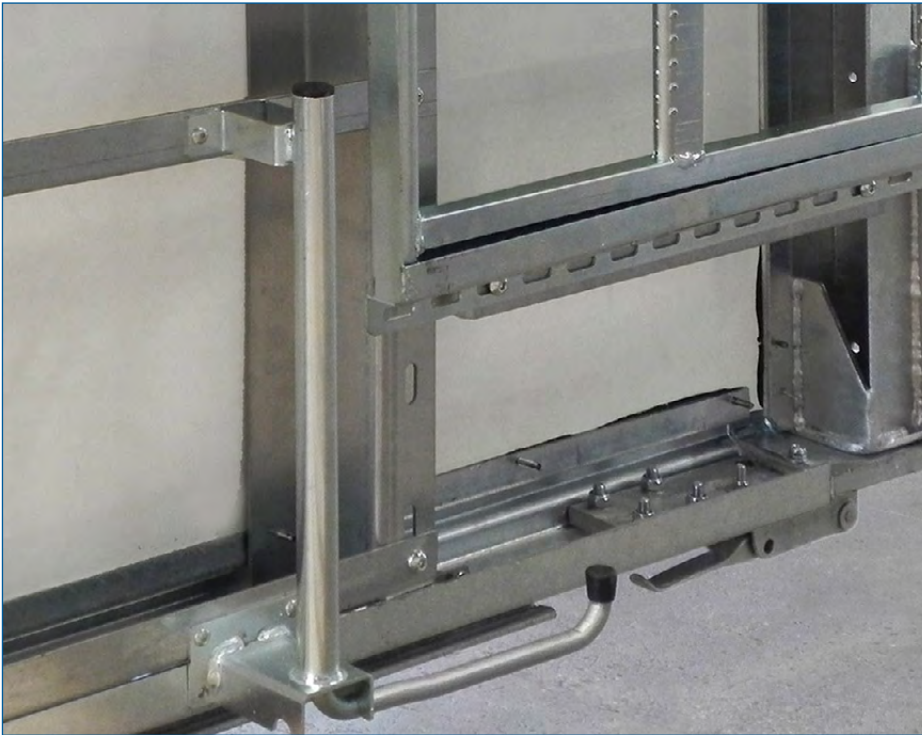

BR 180-2

Door holder

- > extendable hold arm (galvanised steel) with rubber buffer at the tip
- > for rear doors
- > already mounted on the floor assembly
- > high retention force

AluTeam Fahrzeugtechnik GmbH
Brockhagener Straße 88, D-33649 Bielefeld
Tel. + 49 (0)521 - 41 73 11 - 0; Fax - 90
E-Mail: info@aluteam.de / www.aluteam.de