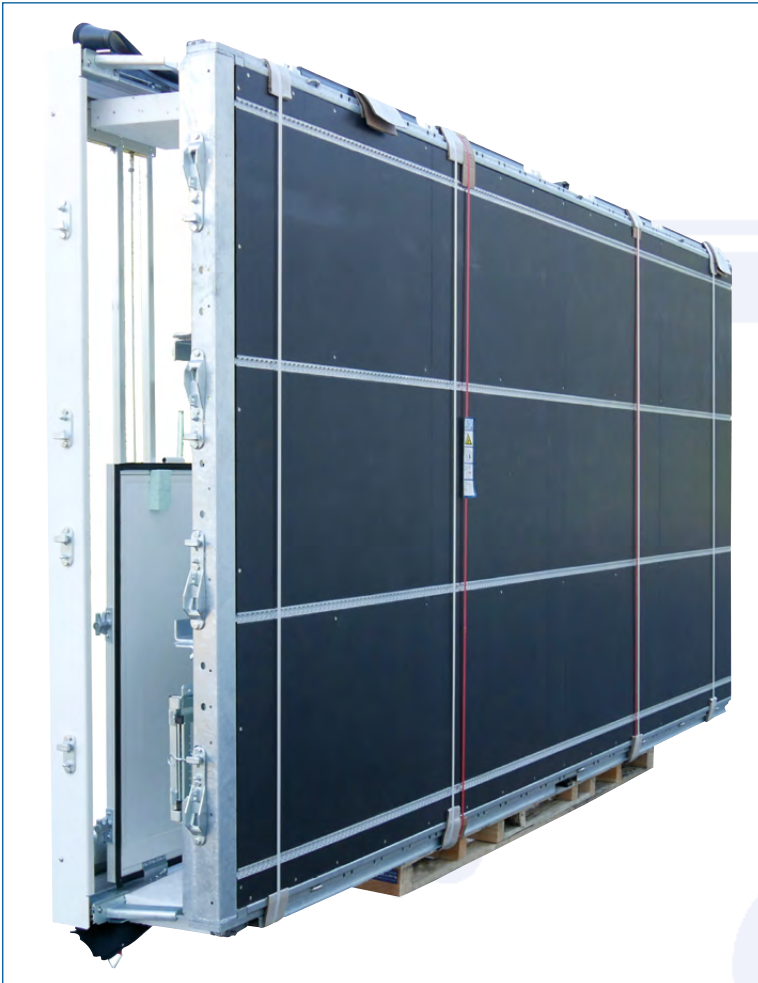

**BR 180-2**

## **Access ladder**

The pre-assembled rear extension ladder is supplied on the pallet.

It is suitable for kits with rear doors.

The access ladder has two steps and is made of hot dip galvanised steel.

There is no additional assembly work necessary.