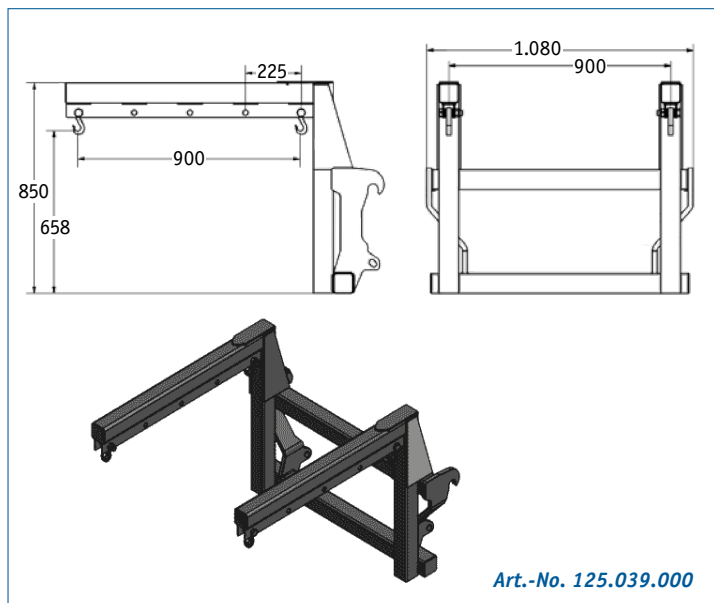

The support arms are designed for a load capacity of up to 1,500 kg. The **self-locking heavy-duty hooks** (*galvanised safety flap*) reliably hold the carrying loops of the big bags and protect them from damage.

The bags are also kept open at the top for easy filling. The hooks on the lower perforated strips can be adjusted to accommodate smaller packages, for example.

For easy transport or filling of the flexible containers, you can obtain from Schneider::